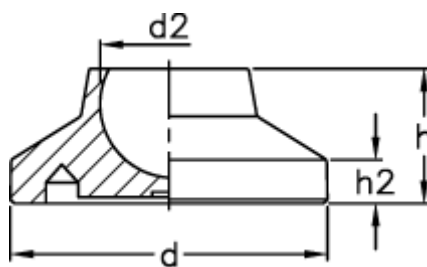

# Data Sheet

Article number: 2310340129

Description: E+G Base without no-slip disc  
LS.A-40-8,5

## Measures

---

D	= 40
d2	= 8.5
h	= 17
h2	= 5.5
Max load (N)	= 10000